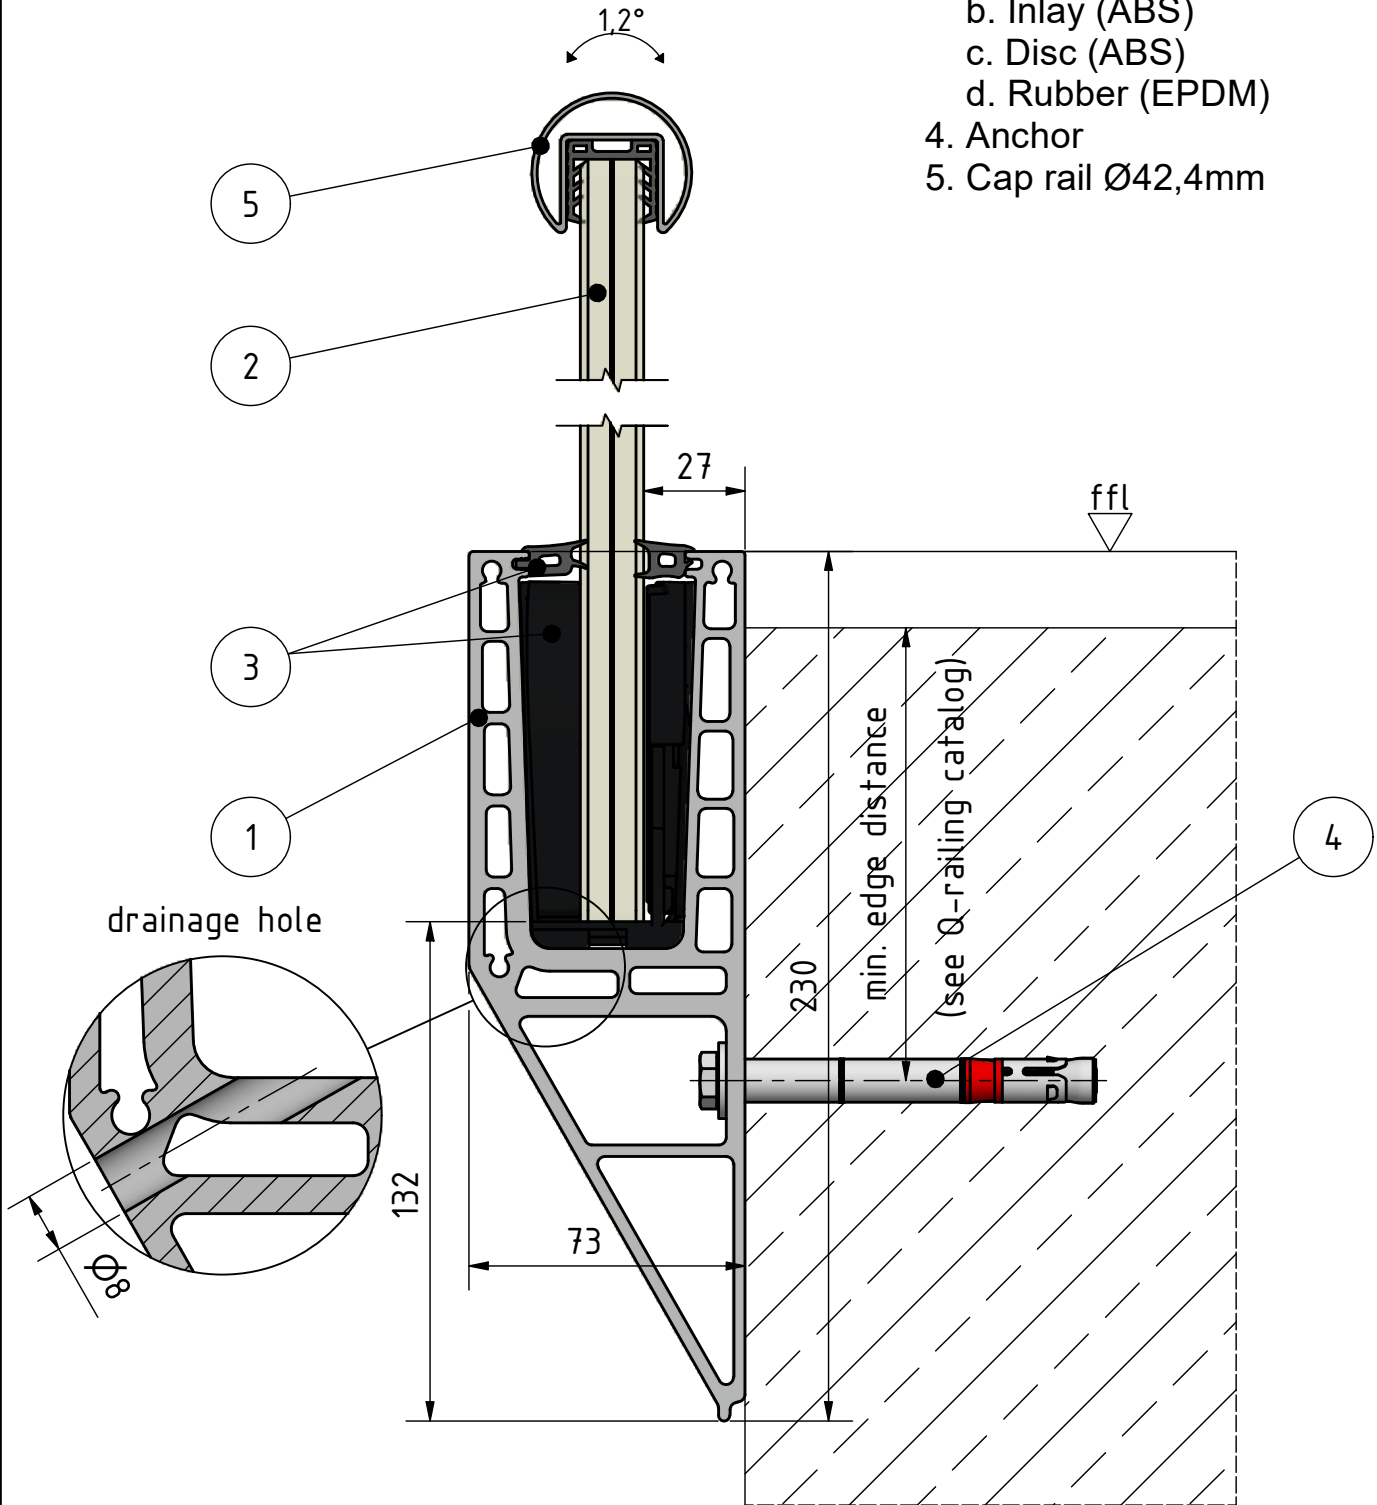

1. Y-Profile Easy Glass Prime
2. Glass 16,76-25,52mm
3. Rubber-Set, adjustable
 - a. Base (ABS)
 - b. Inlay (ABS)
 - c. Disc (ABS)
 - d. Rubber (EPDM)
4. Anchor
5. Cap rail Ø42,4mm

SYSTEM: Easy Glass Prime
MODEL: 168440
DESCRIPTION: Fascia mount Y

DRAWN: LMR
DATE: 26.09.2019
DRAWING NO.: 168440-001_Easy Glass Prime Y

This detail drawing is for reference purposes only. The installer must check the specifications and details with the local situation and regulations. For further advice and service please contact your nearest Q-railing office.